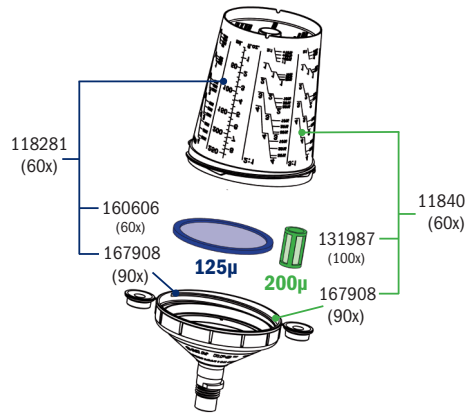

# Spare Parts SATA® RPS™

the mixing cup for painting, refilling and storing

Art. No./Descr.
131961 Pack of 80 pcs exchange lids for SATA 0.6 l + 0.9 l
131979 Pack of 100 pcs exchange flat sieve 125µm for SATA RPS 0.6 l + 0.9 l colour: light blue
131987 Pack of 100 pcs exchange plug-in sieves 200µm for SATA RPS colour: light green
160606 Flat sieve 125 µm in pastel blue, packing unit: 60 units
167908 Spare part lid 90 units
167916 Spare part lid 108 units

## SATA RPS 0.3 l Standard

## SATA RPS 0.6 l