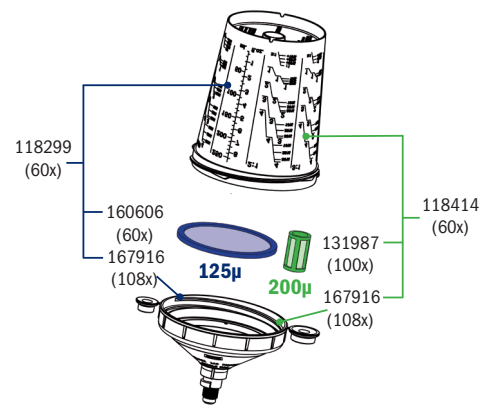

# Spare Parts SATA® RPS™

the mixing cup for painting, refilling and storing

Art. No./Descr.
131961 Pack of 80 pcs exchange lids for SATA 0.6 l + 0.9 l
131979 Pack of 100 pcs exchange flat sieve 125µm for SATA RPS 0.6 l + 0.9 l colour: light blue
131987 Pack of 100 pcs exchange plug-in sieves 200µm for SATA RPS colour: light green
160606 Flat sieve 125 µm in pastel blue, packing unit: 60 units
167908 Spare part lid 90 units
167916 Spare part lid 108 units

## SATA RPS 0.3 l Standard

## SATA RPS 0.6 l