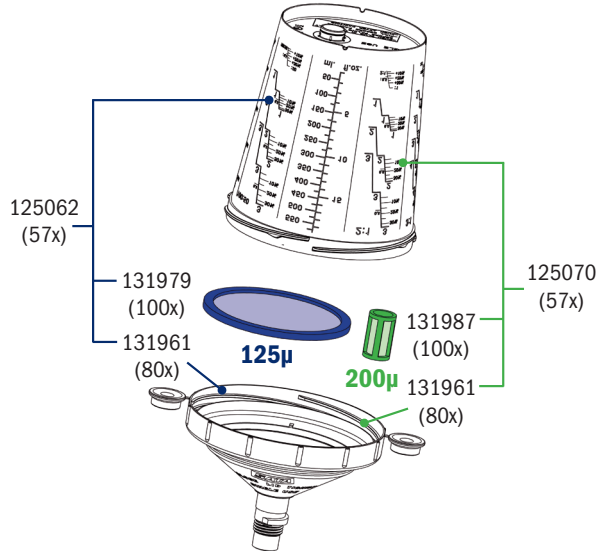

# Spare Parts SATA® RPS™

the mixing cup for painting, refilling and storing

Art. No./Descr.
131961 Pack of 80 pcs exchange lids for SATA 0.6 l + 0.9 l
131979 Pack of 100 pcs exchange flat sieve 125µm for SATA RPS 0.6 l + 0.9 l colour: light blue
131987 Pack of 100 pcs exchange plug-in sieves 200µm for SATA RPS colour: light green
160606 Flat sieve 125 µm in pastel blue, packing unit: 60 units
167908 Spare part lid 90 units
167916 Spare part lid 108 units

## SATA RPS 0.3 l Standard

## SATA RPS 0.3 l minijet

## SATA RPS 0.6 l