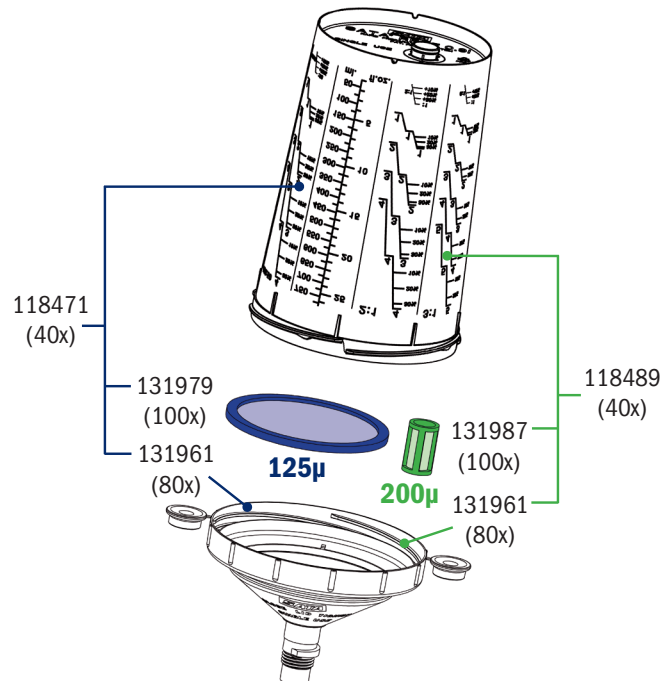

All prices are suggested list prices. Errors, technical modifications and printing errors reserved.